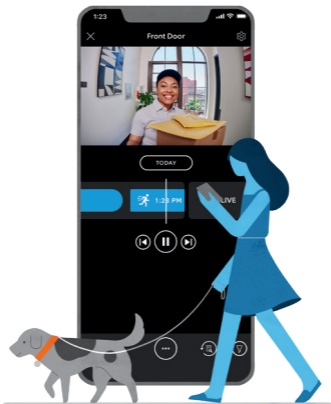

6b

See page 9-10 for warnings /

راجع الصفحتان ٩-١٠ للوصول إلى التحذيرات

Free Ring Protect Plan for 30 Days

Your new device comes with a free, 30-day trial of Ring Protect. This comprehensive subscription service lets you review, save, and share your video and photo history anytime so you never miss a moment.*